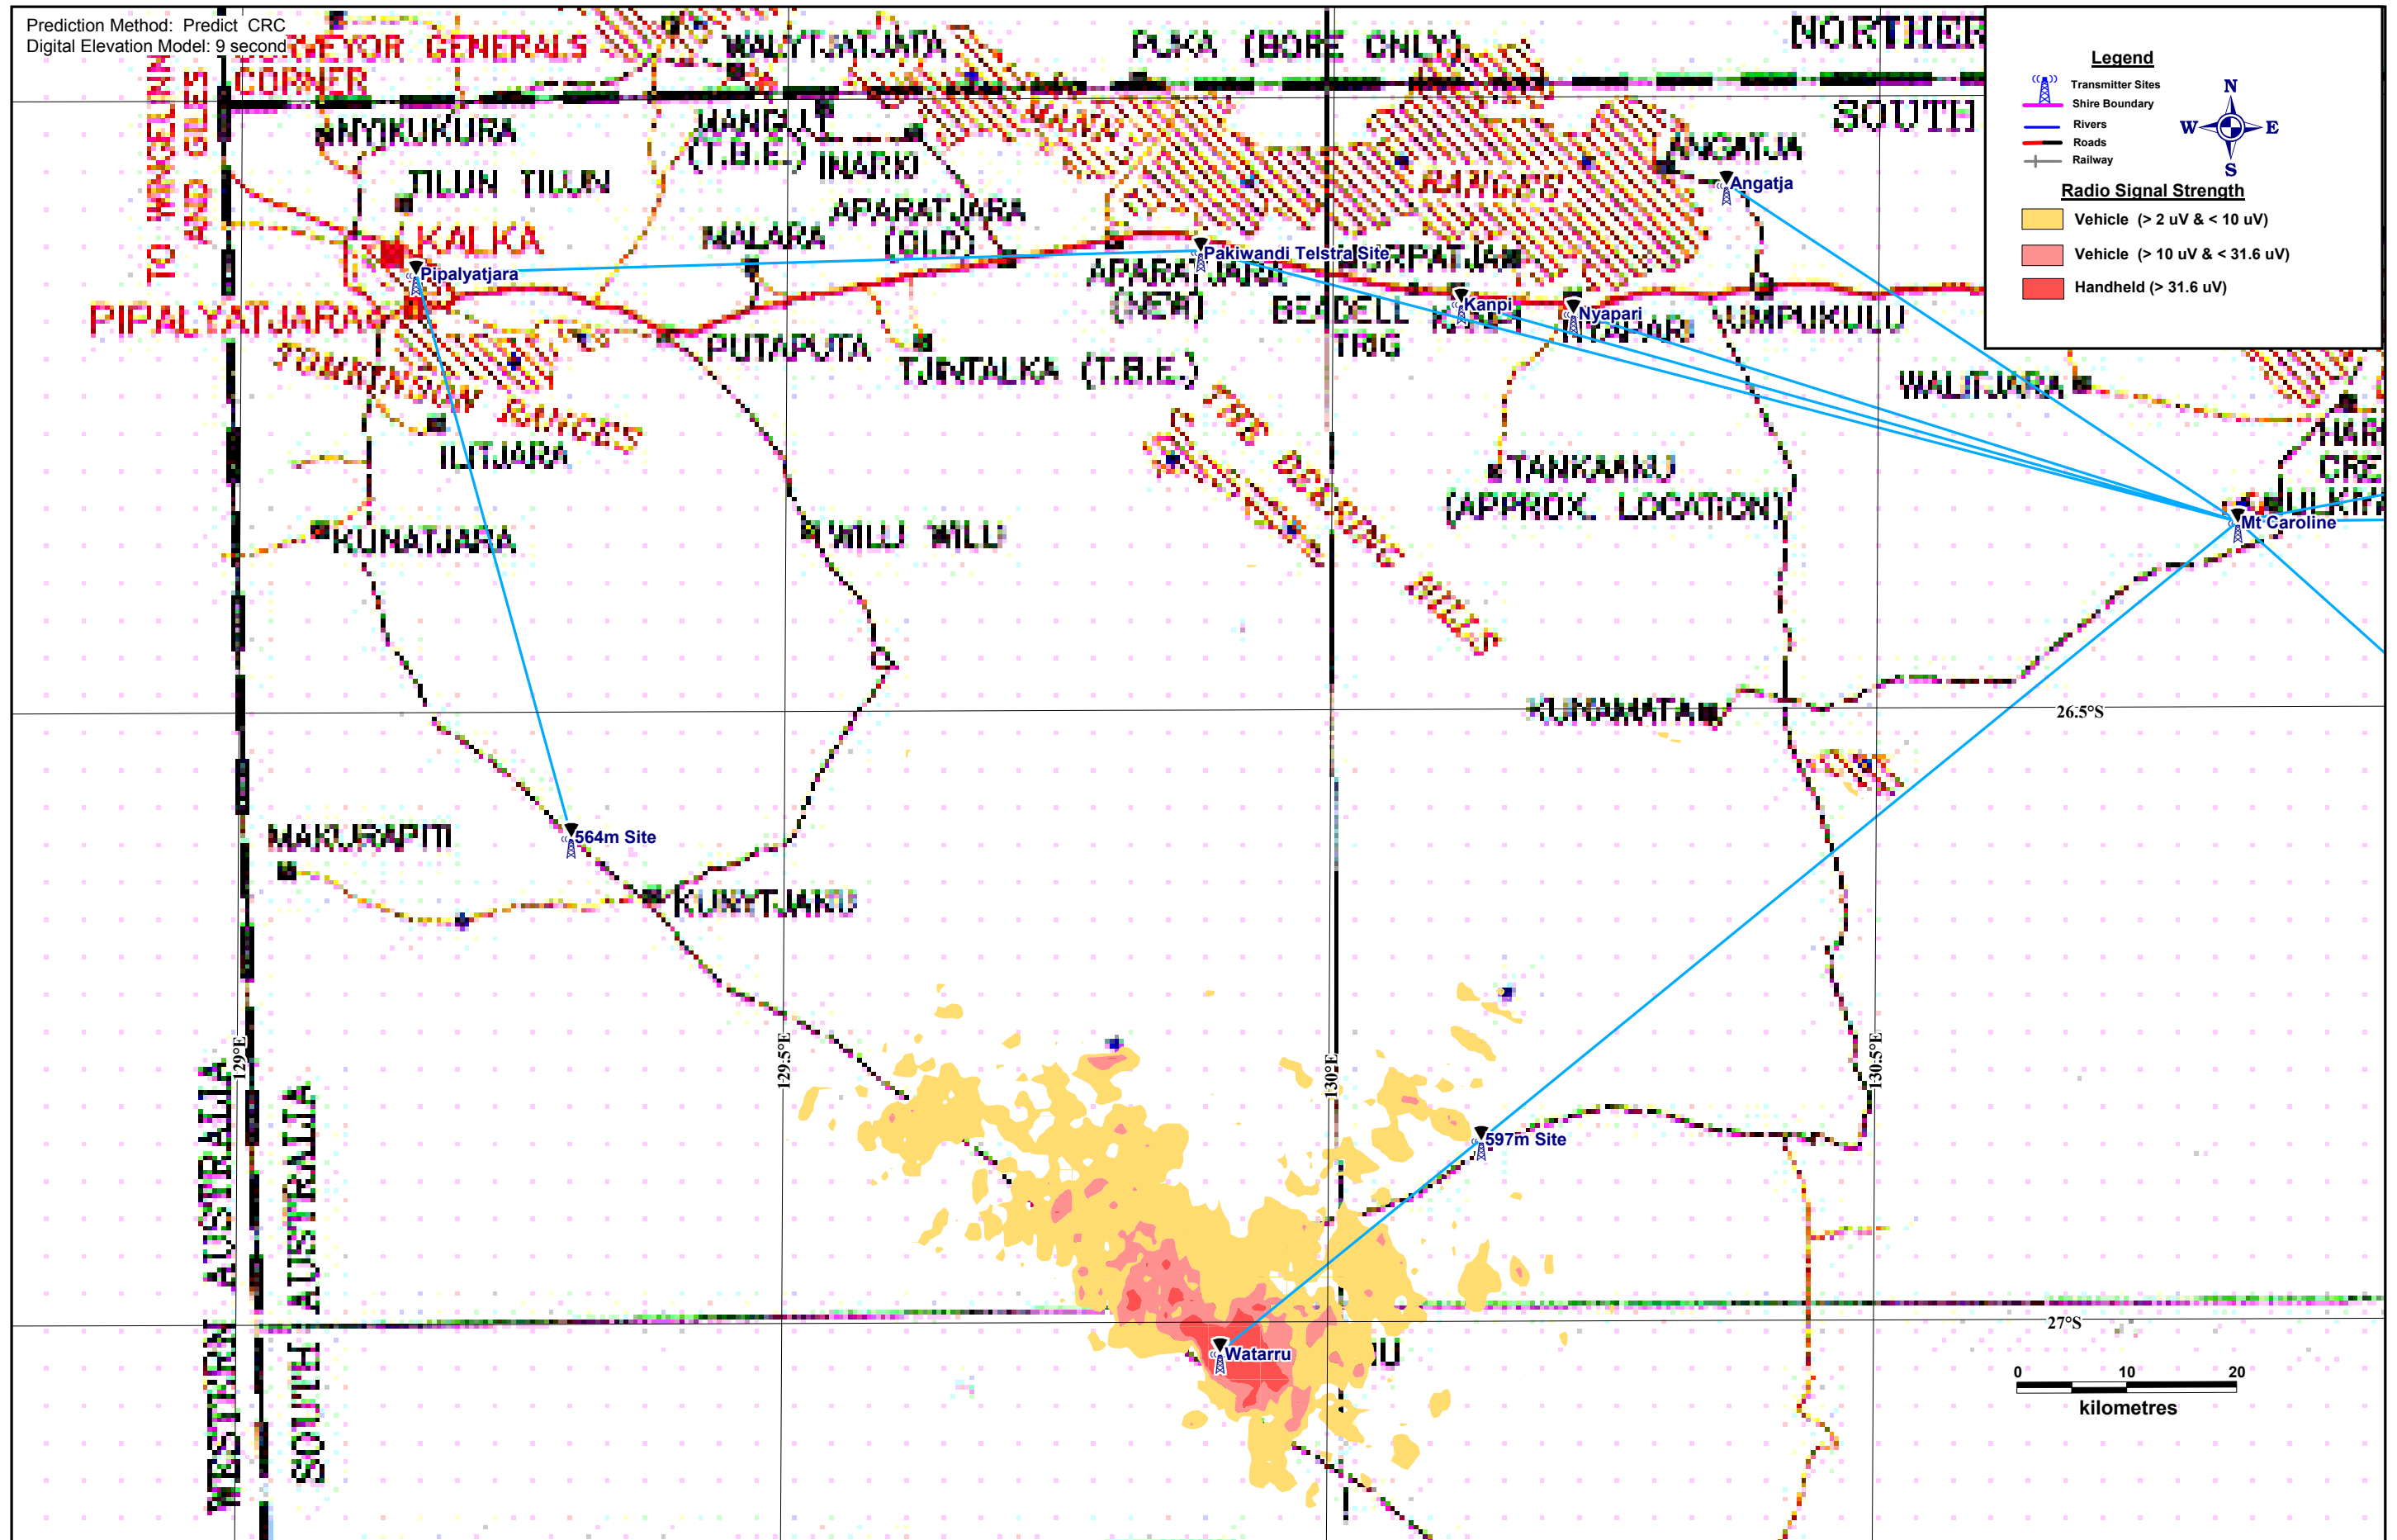

# CB Repeater Network - Coverage Prediction

Transmitter Site: Watarru

Prediction Method: Predict CRC  
Digital Elevation Model: 9 second

Parameters: Frequency: 476 MHz Tx Power (EIRP): 21 Watts Antenna Height: 16 metres Antenna Radiation: Directional 3 Lobes (70, 115, 305 deg) Rx Antenna Height: 1.5 metres

Ph: 07 3324 0700  
Fax: 07 3324 0777

Project: CB Repeater Network - Pitjantjatjara Lands  
Client: Waru Remote Communication

Transmitter Site: Watarru  
Drawing No: PY01\_18

Date: 22 January 2004  
Drawn by: Brian Clark