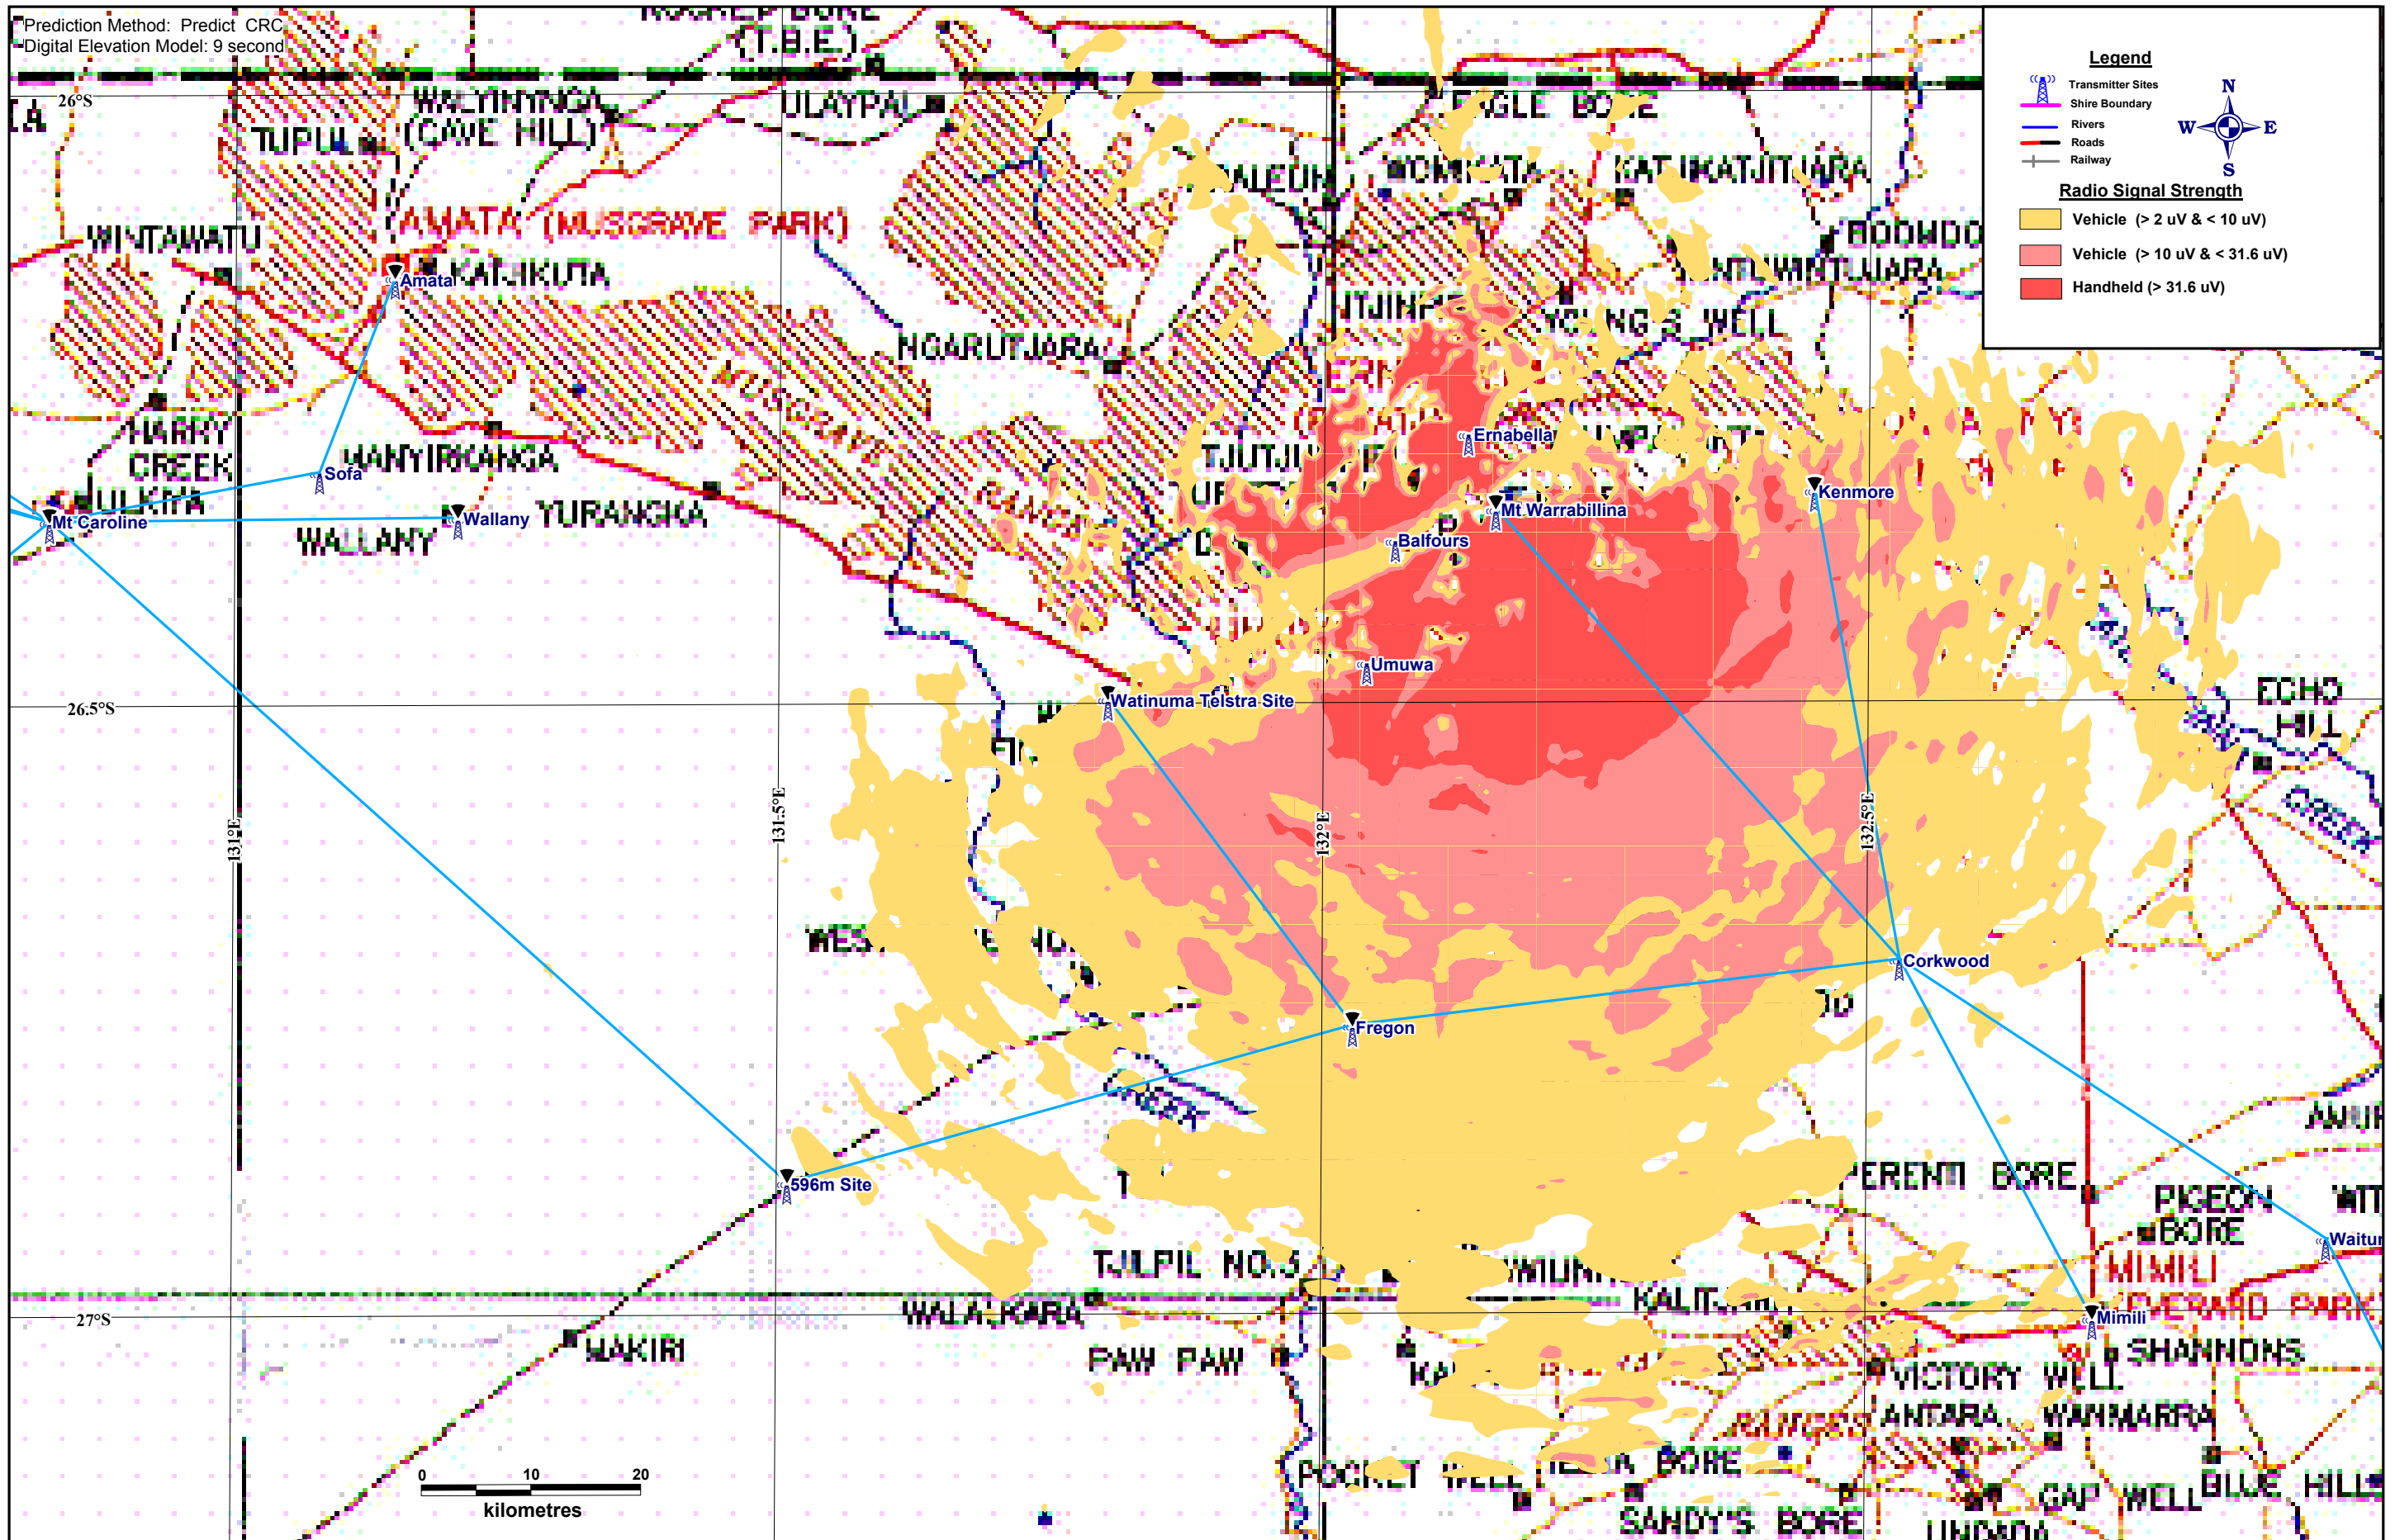

# CB Repeater Network - Coverage Prediction

Transmitter Site: Mt Warrabillina

Parameters: Frequency: 476 MHz Tx Power (EIRP): 21 Watts Antenna Height: 6 metres Antenna Radiation: Omni Directional Rx Antenna Height: 1.5 metres