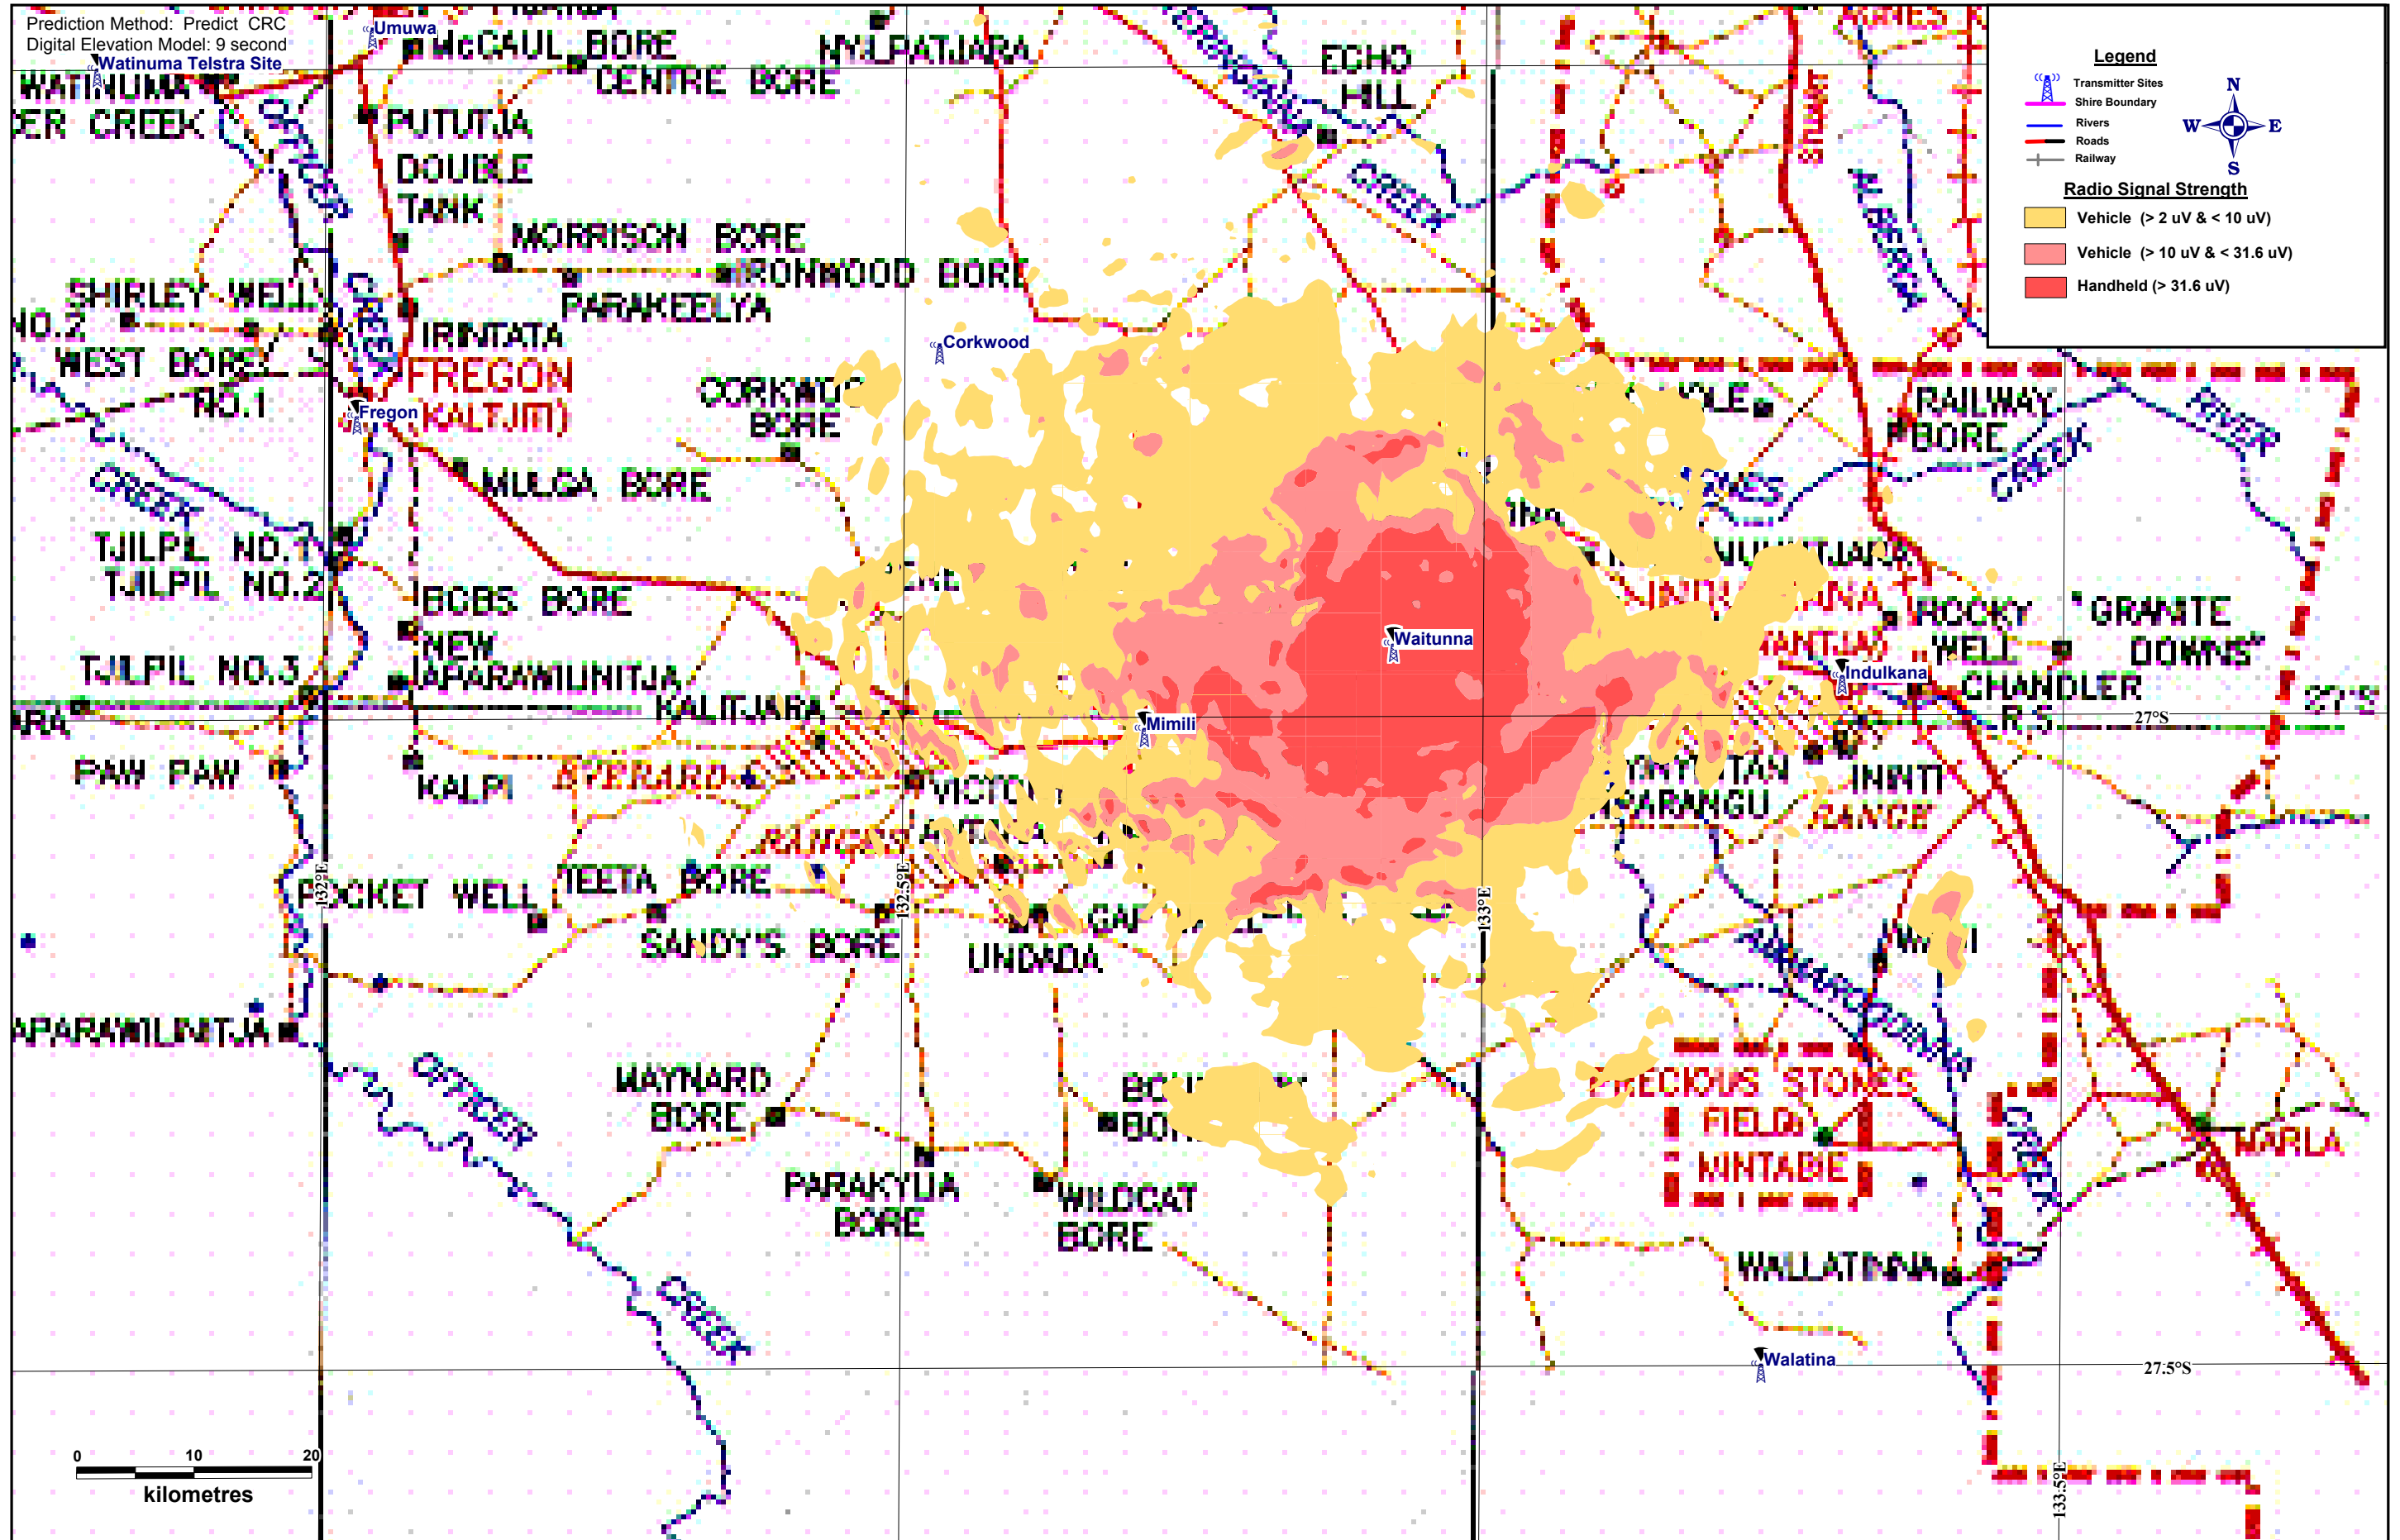

CB Repeater Site - Coverage Prediction

Transmitter Site: Waitunna

Parameters: Frequency: 476 MHz Tx Power (EIRP): 21 Watts Antenna Height: 25 metres Antenna Radiation: Omni Directional Rx Antenna Height: 1.5 metres