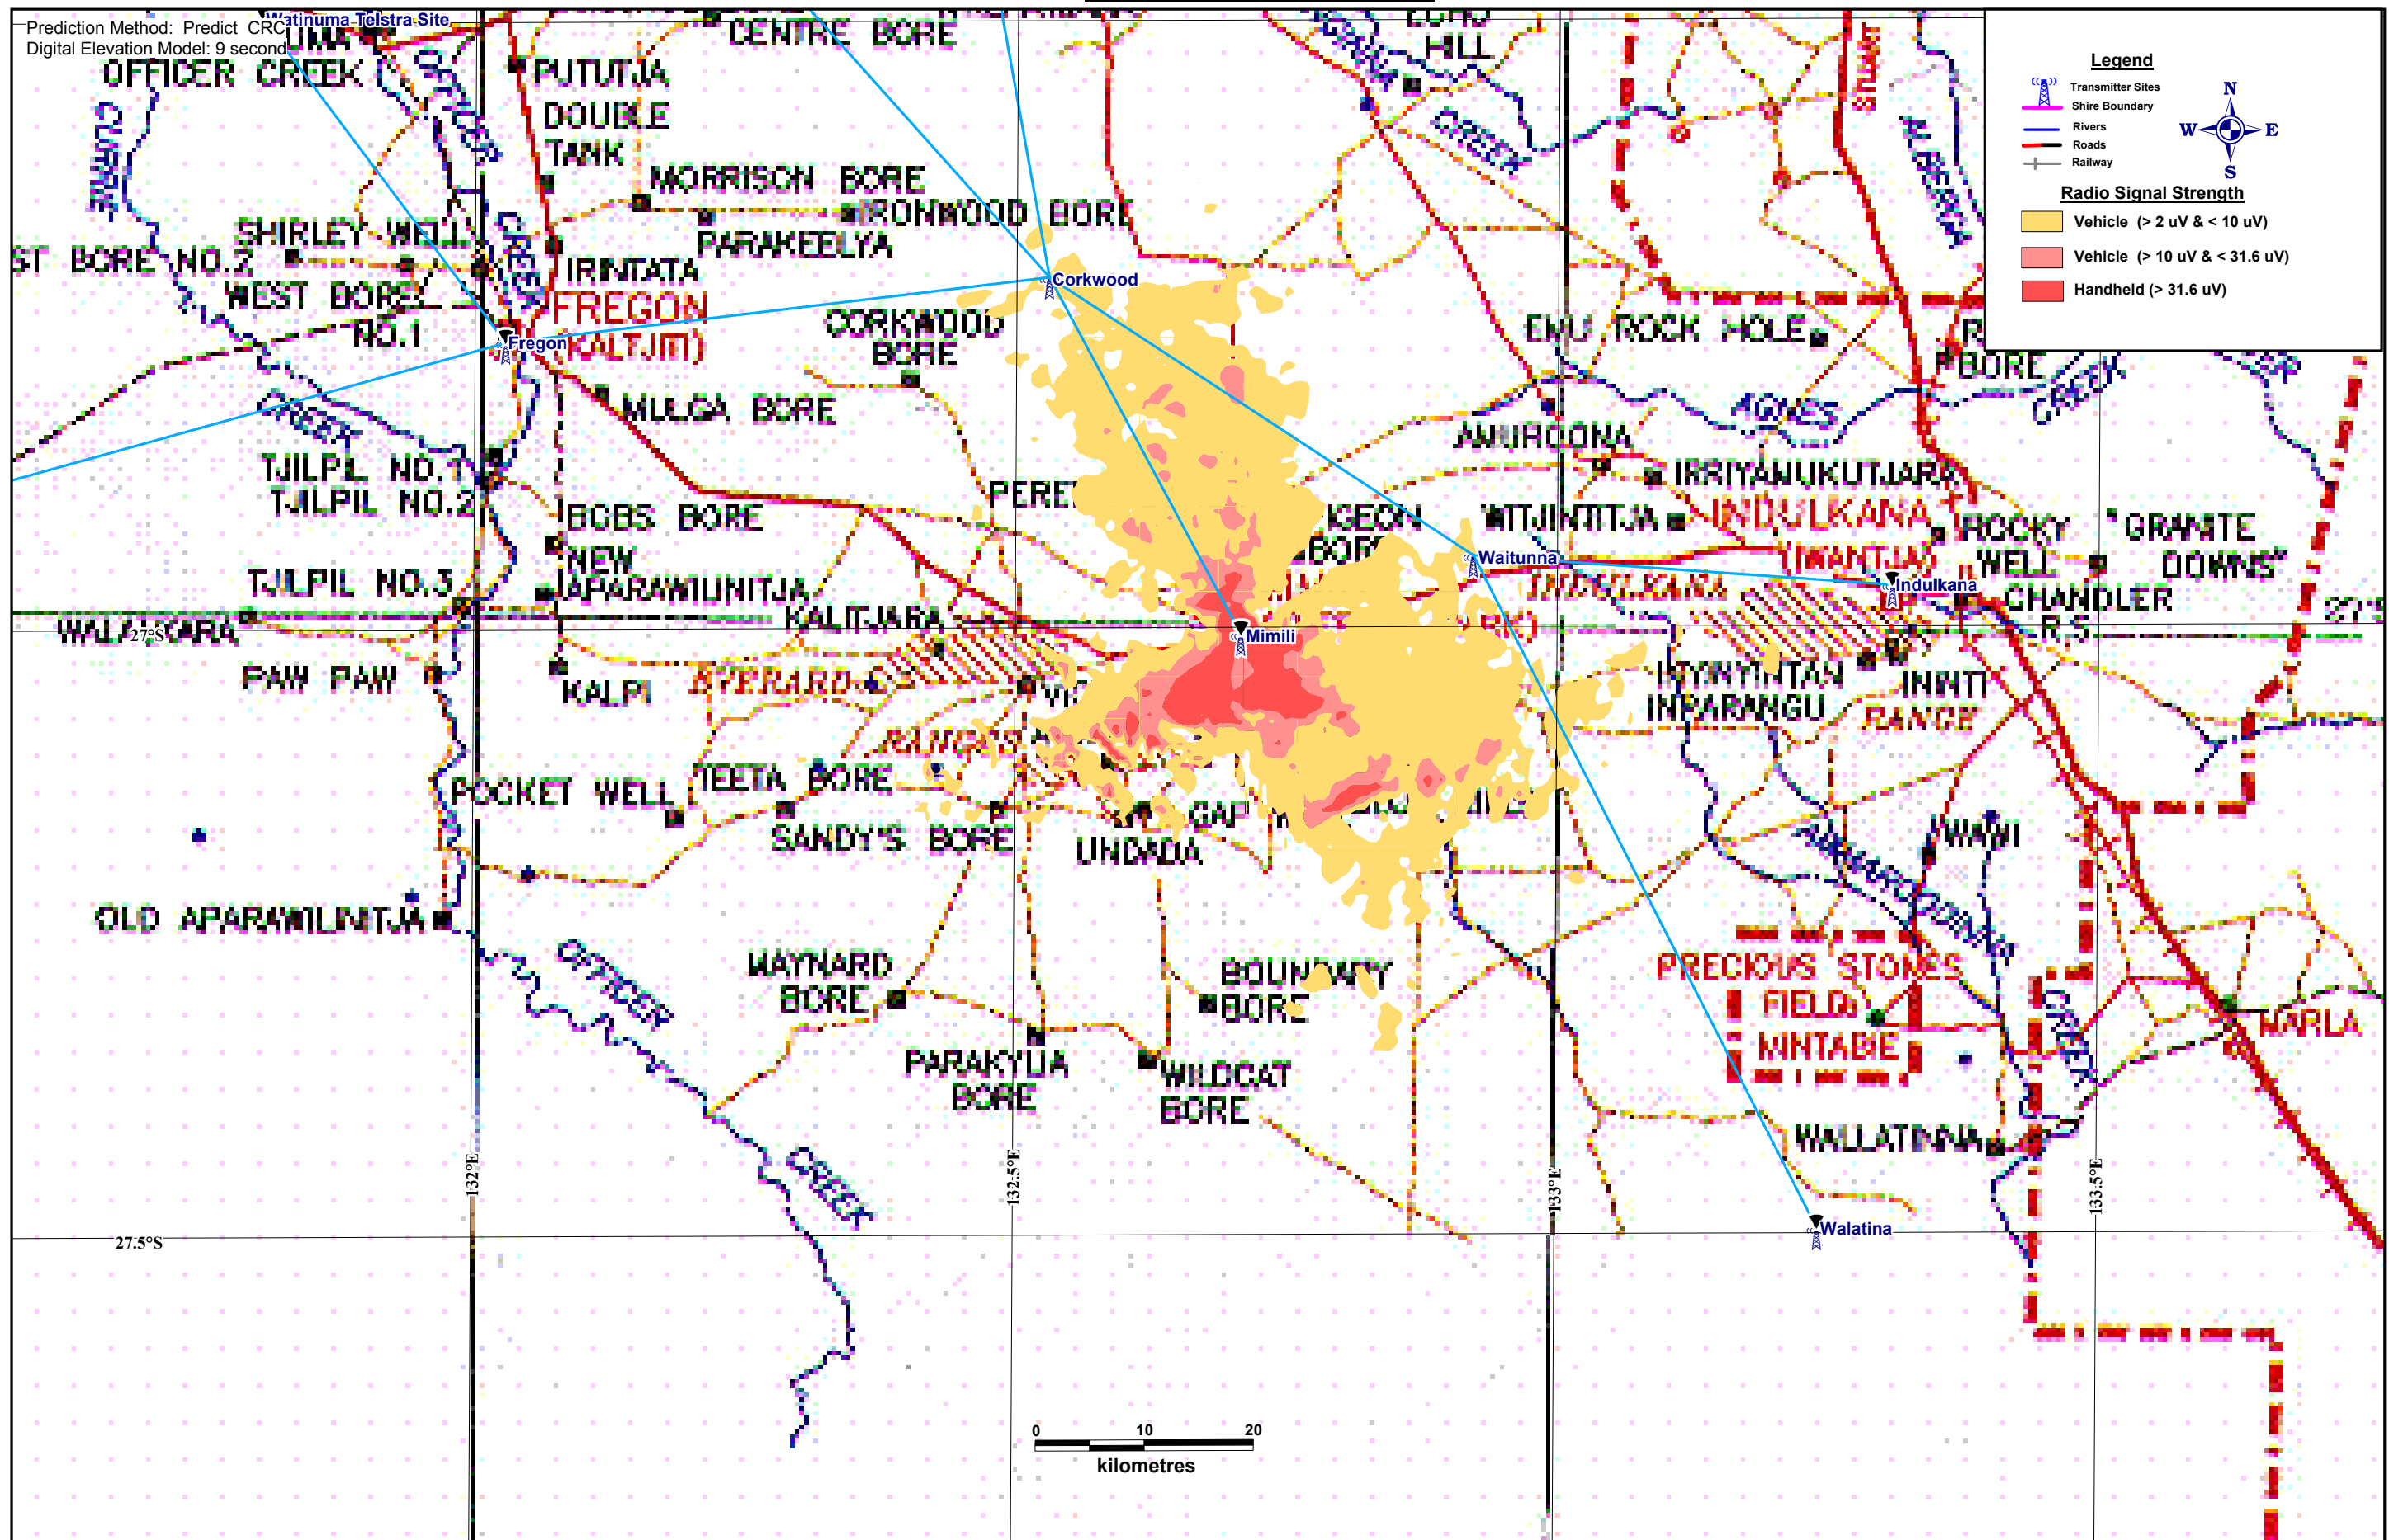

# CB Repeater Network - Coverage Prediction

Transmitter Site: Mimili

Parameters: Frequency: 476 MHz Tx Power (EIRP): 21 Watts Antenna Height: 25 metres Antenna Radiation: Omni Directional Rx Antenna Height: 1.5 metres