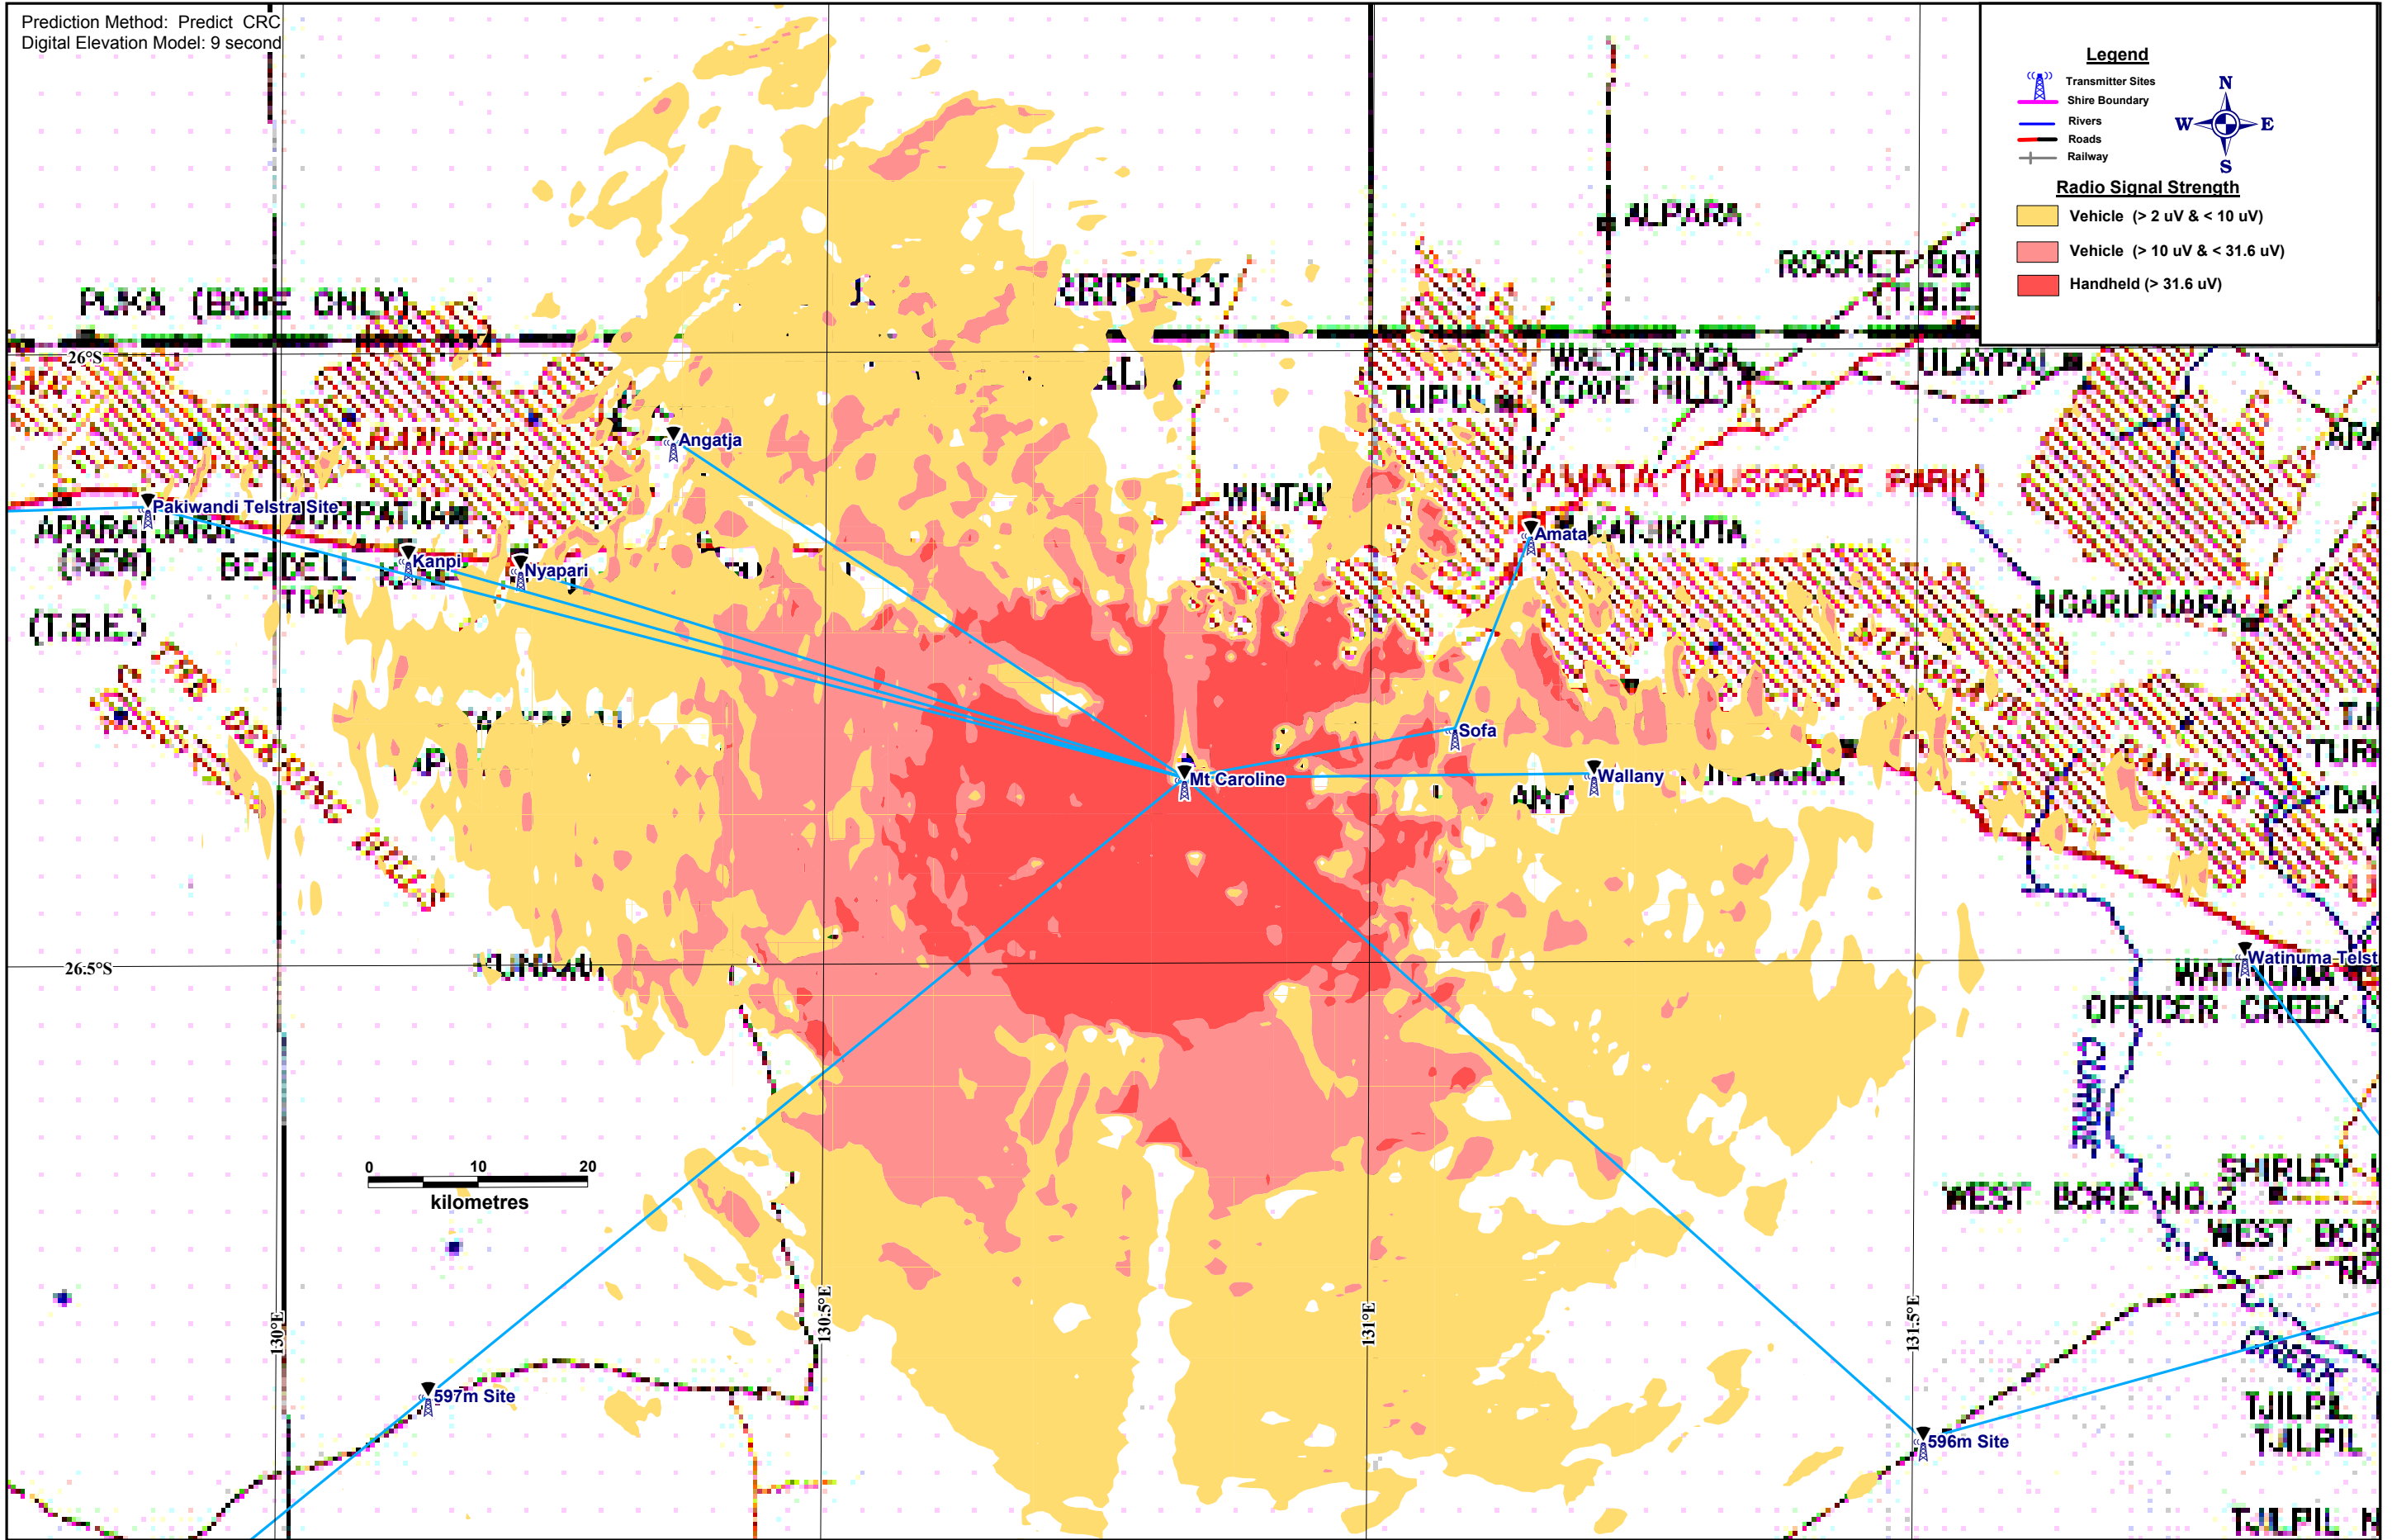

# CB Repeater Network - Coverage Prediction

Transmitter Site: Mt Caroline

Parameters: Frequency: 476 MHz Tx Power (EIRP): 21 Watts Antenna Height: 6 metres Antenna Radiation: Omni Directional Rx Antenna Height: 1.5 metres