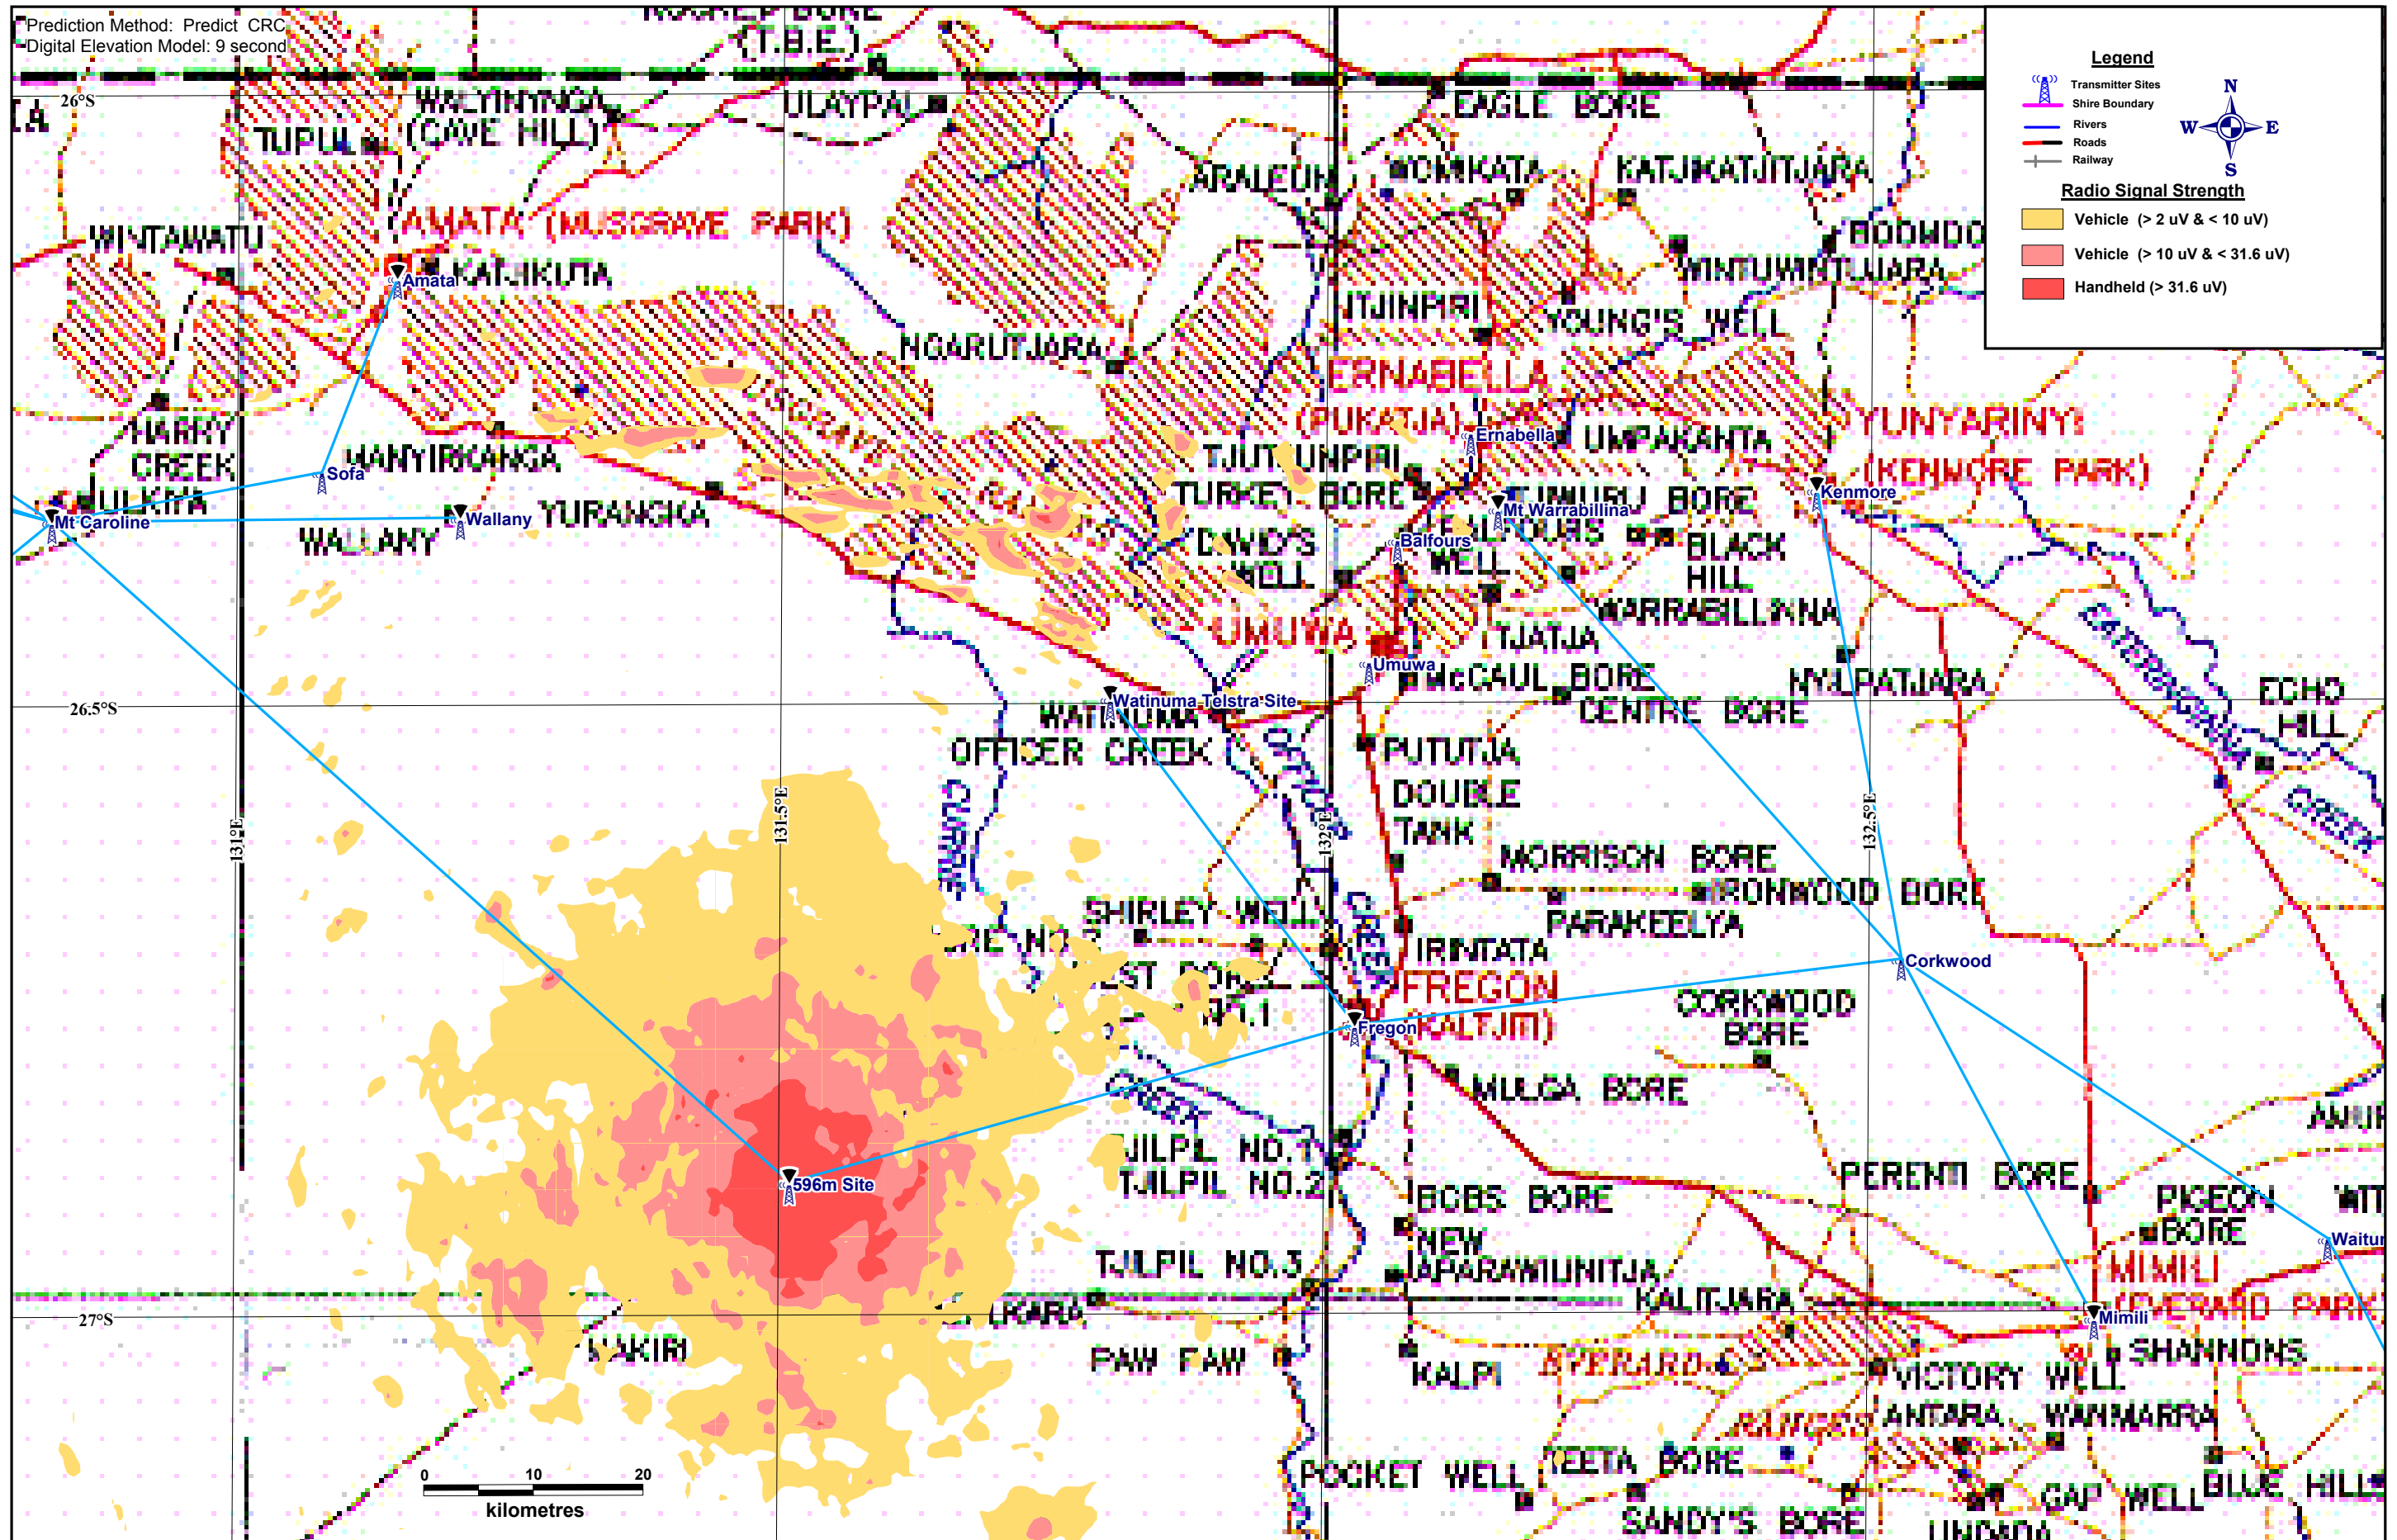

CB Repeater Network - Coverage Prediction

Transmitter Site: 596 metre Site

Parameters: Frequency: 476 MHz Tx Power (EIRP): 21 Watts Antenna Height: 25 metres Antenna Radiation: Omni Directional Rx Antenna Height: 1.5 metres